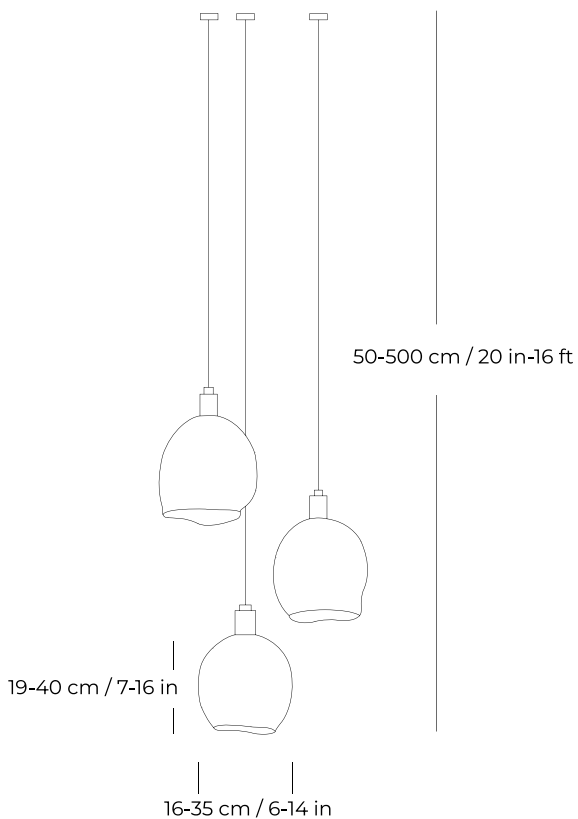

All items are handmade by the best craftsmen. We implement the boldest non-standard projects, which result in a one-of-a-kind product. We eliminated mechanical processes in production as much as possible, thanks to manual work there are never two exact pieces. Each work made is a unique work of art.